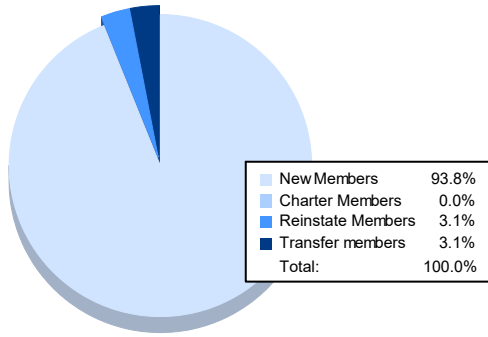

Year	New Clubs	Dropped Clubs	Gain/ Loss Clubs	New Members	Charter Members	Reinstate Members	Transfer Members	Total Member Added	Total Members Dropped	Gain/ Loss Members
2016-2017	0	1	-1	155	0	14	10	179	236	-57
2017-2018	0	5	-5	143	0	5	6	154	293	-139
2018-2019	0	1	-1	121	2	9	6	138	180	-42
2019-2020	0	2	-2	79	0	3	7	89	167	-78
2020-2021	0	1	-1	122	0	4	4	130	149	-19
<b>Average</b>	<b>0</b>	<b>2</b>	<b>-2</b>	<b>124</b>	<b>0</b>	<b>7</b>	<b>7</b>	<b>138</b>	<b>205</b>	<b>-67</b>

### Membership Composition June 2021 Cumulative