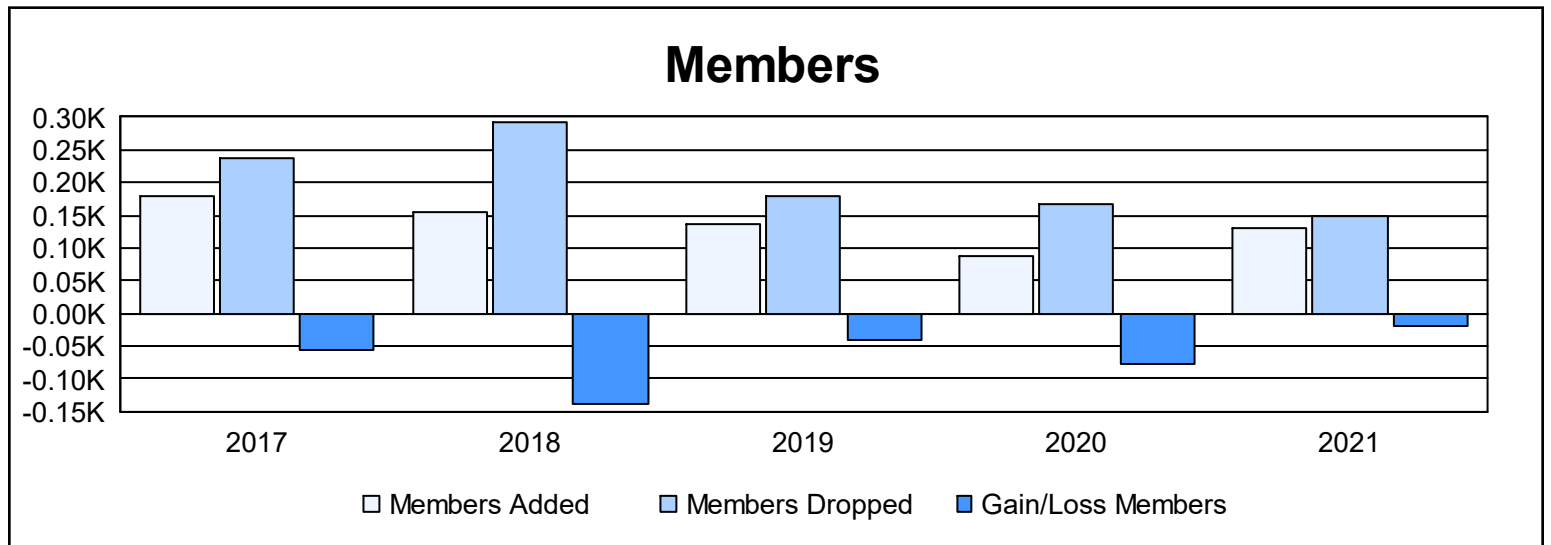

Year	New Clubs	Dropped Clubs	Gain/ Loss Clubs	New Members	Charter Members	Reinstate Members	Transfer Members	Total Member Added	Total Members Dropped	Gain/ Loss Members
2016-2017	0	1	-1	155	0	14	10	179	236	-57
2017-2018	0	5	-5	143	0	5	6	154	293	-139
2018-2019	0	1	-1	121	2	9	6	138	180	-42
2019-2020	0	2	-2	79	0	3	7	89	167	-78
2020-2021	0	1	-1	122	0	4	4	130	149	-19
<b>Average</b>	<b>0</b>	<b>2</b>	<b>-2</b>	<b>124</b>	<b>0</b>	<b>7</b>	<b>7</b>	<b>138</b>	<b>205</b>	<b>-67</b>

### Membership Composition June 2021 Cumulative