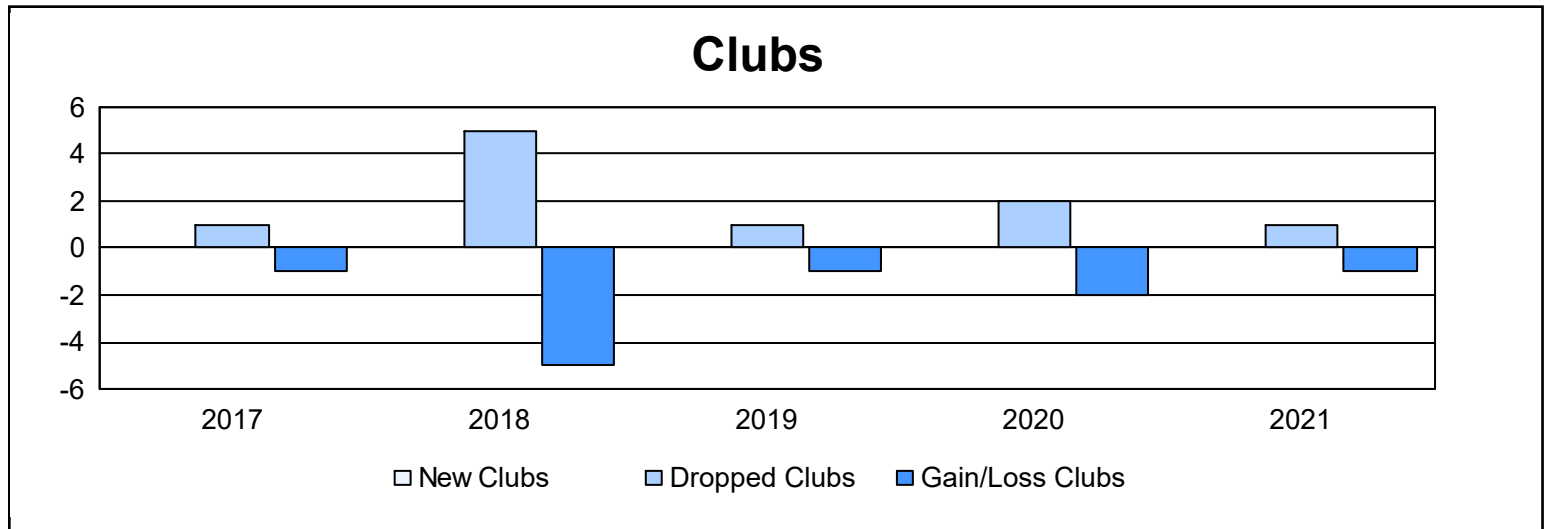

Year	New Clubs	Dropped Clubs	Gain/ Loss Clubs	New Members	Charter Members	Reinstate Members	Transfer Members	Total Member Added	Total Members Dropped	Gain/ Loss Members
2016-2017	0	1	-1	155	0	14	10	179	236	-57
2017-2018	0	5	-5	143	0	5	6	154	293	-139
2018-2019	0	1	-1	121	2	9	6	138	180	-42
2019-2020	0	2	-2	79	0	3	7	89	167	-78
2020-2021	0	1	-1	122	0	4	4	130	149	-19
<b>Average</b>	<b>0</b>	<b>2</b>	<b>-2</b>	<b>124</b>	<b>0</b>	<b>7</b>	<b>7</b>	<b>138</b>	<b>205</b>	<b>-67</b>

### Membership Composition June 2021 Cumulative